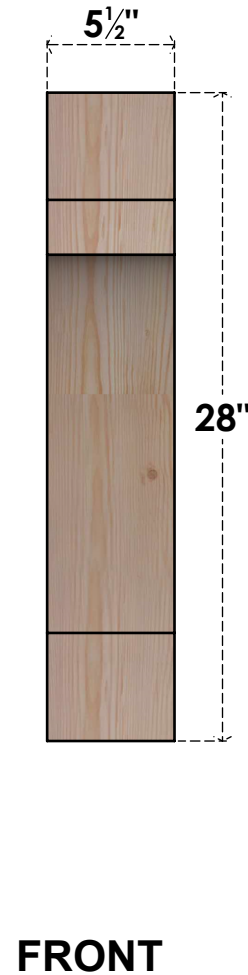

BRC06X16X28MRC00SDF

5 1/2"W X 16"D X 28"H MERCED SMOOTH BRACE, DOUGLAS FIR

EKENA MILLWORK
 2300 WEST MAIN ST.
 CLARKSVILLE, TX 75426
 TOLL FREE: 866-607-0453
 WWW.EKENAMILLWORK.COM

NOTES

1. INSTALLATION TO BE COMPLETED IN ACCORDANCE WITH MANUFACTURER'S SPECIFICATIONS.
2. DRAWING MAY NOT BE TO SCALE
3. THIS DRAWING IS INTENDED FOR DESIGN AND PLANNING PURPOSES ONLY.
4. ALL INFORMATION CONTAINED HEREIN WAS CURRENT AT THE TIME OF DEVELOPMENT BUT MUST BE REVIEWED AND APPROVED BY THE PRODUCT MANUFACTURER TO BE CONSIDERED ACCURATE.
5. PRODUCTS ARE NOT KILN DRIED. THIS ITEM IS UNIQUE AND WILL CONTAIN THE NATURAL VARIATIONS THAT THE WOOD SPECIES OFFERS. THIS MAY RESULT IN VARIATIONS UP TO 1/4"