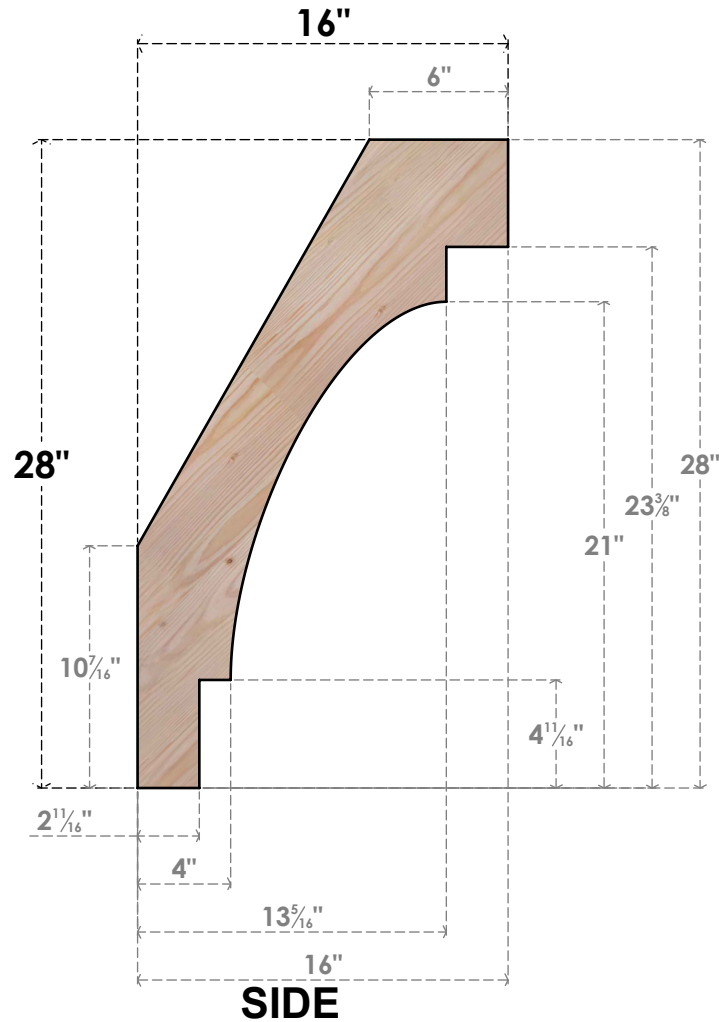

BRC06X16X28MRC00SDF

5 1/2"W X 16"D X 28"H MERCED SMOOTH BRACE, DOUGLAS FIR

EKENA MILLWORK
 2300 WEST MAIN ST.
 CLARKSVILLE, TX 75426
 TOLL FREE: 866-607-0453
 WWW.EKENAMILLWORK.COM

NOTES

1. INSTALLATION TO BE COMPLETED IN ACCORDANCE WITH MANUFACTURER'S SPECIFICATIONS.
2. DRAWING MAY NOT BE TO SCALE
3. THIS DRAWING IS INTENDED FOR DESIGN AND PLANNING PURPOSES ONLY.
4. ALL INFORMATION CONTAINED HEREIN WAS CURRENT AT THE TIME OF DEVELOPMENT BUT MUST BE REVIEWED AND APPROVED BY THE PRODUCT MANUFACTURER TO BE CONSIDERED ACCURATE.
5. PRODUCTS ARE NOT KILN DRIED. THIS ITEM IS UNIQUE AND WILL CONTAIN THE NATURAL VARIATIONS THAT THE WOOD SPECIES OFFERS. THIS MAY RESULT IN VARIATIONS UP TO 1/4"